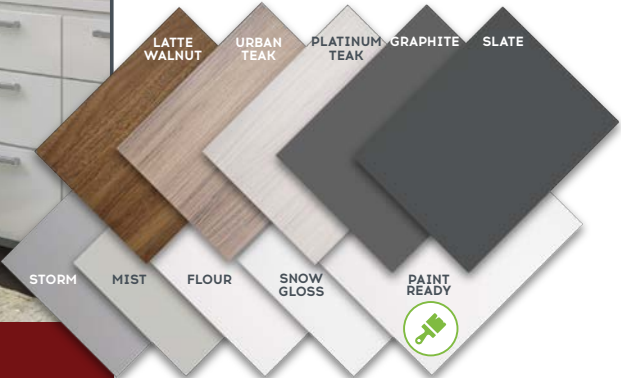

We are constantly delivering new items and enhancements to our product line. Please contact your sales rep for the most current product information.

PRODUCT MENU

DOOR STYLES AND COLORS

Flour Shaker

SHAKER: Our classic Shaker door available in 8 colors and a primed-for-paint option.

Shaker Fusion Storm

FUSION: Slab drawer fronts in combination with 5-piece door fronts.

DOOR STYLES AND COLORS

Snow Gloss Slab

SLAB: A clean, modern look available in 9 colors and a primed-for-paint option.

Graphite Slide

SLIDE: An enhanced shaker style available in 4 colors.

HANDLES, PULLS & KNOBS

Bar Pull

Satin Nickel & Matte Black
4-1/2", 6"; 2" T-Knob;
1-1/4" Round Knob

Artisan

Satin Nickel, Chrome,
Matte Black, Rose Gold
4-3/4", 6-1/16"; 1-7/32" Knob