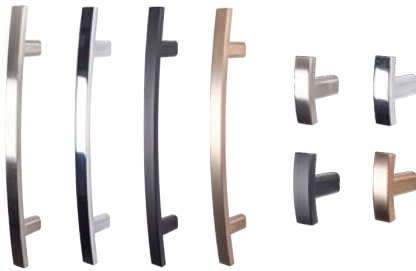

Shaker Fusion Storm

FUSION: Slab drawer fronts in combination with 5-piece door fronts.

DOOR STYLES AND COLORS

Snow Gloss Slab

SLAB: A clean, modern look available in 9 colors and a primed-for-paint option.

Graphite Slide

SLIDE: An enhanced shaker style available in 4 colors.

HANDLES, PULLS & KNOBS

Bar Pull

Satin Nickel & Matte Black
4-1/2", 6"; 2" T-Knob;
1-1/4" Round Knob

Artisan

Satin Nickel, Chrome,
Matte Black, Rose Gold
4-3/4", 6-1/16"; 1-7/32" Knob

Cottage

Satin Nickel, Chrome,
Matte Black, Rose Gold
4-1/2", 5-7/8"; 1-7/32" Knob

Arch

Satin Nickel, Chrome,
Matte Black, Rose Gold
6", 7-1/8"; 1-7/16" Knob

Loft

Satin Nickel, Chrome,
Matte Black, Rose Gold
4-5/8", 5-7/8"; 15/16" Knob

Square

Satin Nickel, Chrome,
Matte Black, Rose Gold
4-1/4", 5-7/16"; 15/16" Knob

CALL YOUR REP TODAY
TO FIND OUT MORE!