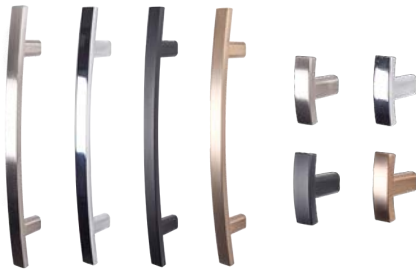

Shaker Fusion Storm

FUSION: Slab drawer fronts in combination with 5-piece door fronts.

DOOR STYLES AND COLORS

Snow Gloss Slab

SLAB: A clean, modern look available in 11 colors and a primed-for-paint option.

Graphite Slide

SLIDE: An enhanced shaker style available in 4 colors.

HANDLES, PULLS & KNOBS

Bar Pull

Satin Nickel & Matte Black
4-1/2", 6"; 2" T-Knob;
1-1/4" Round Knob

Artisan

Satin Nickel, Chrome,
Matte Black, Rose Gold
4-3/4", 6-1/16"; 1-7/32" Knob

Cottage

Satin Nickel, Chrome,
Matte Black, Rose Gold
4-1/2", 5-7/8"; 1-7/32" Knob

Arch

Satin Nickel, Chrome,
Matte Black, Rose Gold
6", 7-1/8"; 1-7/16" Knob

Loft

Satin Nickel, Chrome,
Matte Black, Rose Gold
4-5/8", 5-7/8"; 15/16" Knob

Square

Satin Nickel, Chrome,
Matte Black, Rose Gold
4-1/4", 5-7/16"; 15/16" Knob

CALL YOUR REP TODAY
TO FIND OUT MORE!